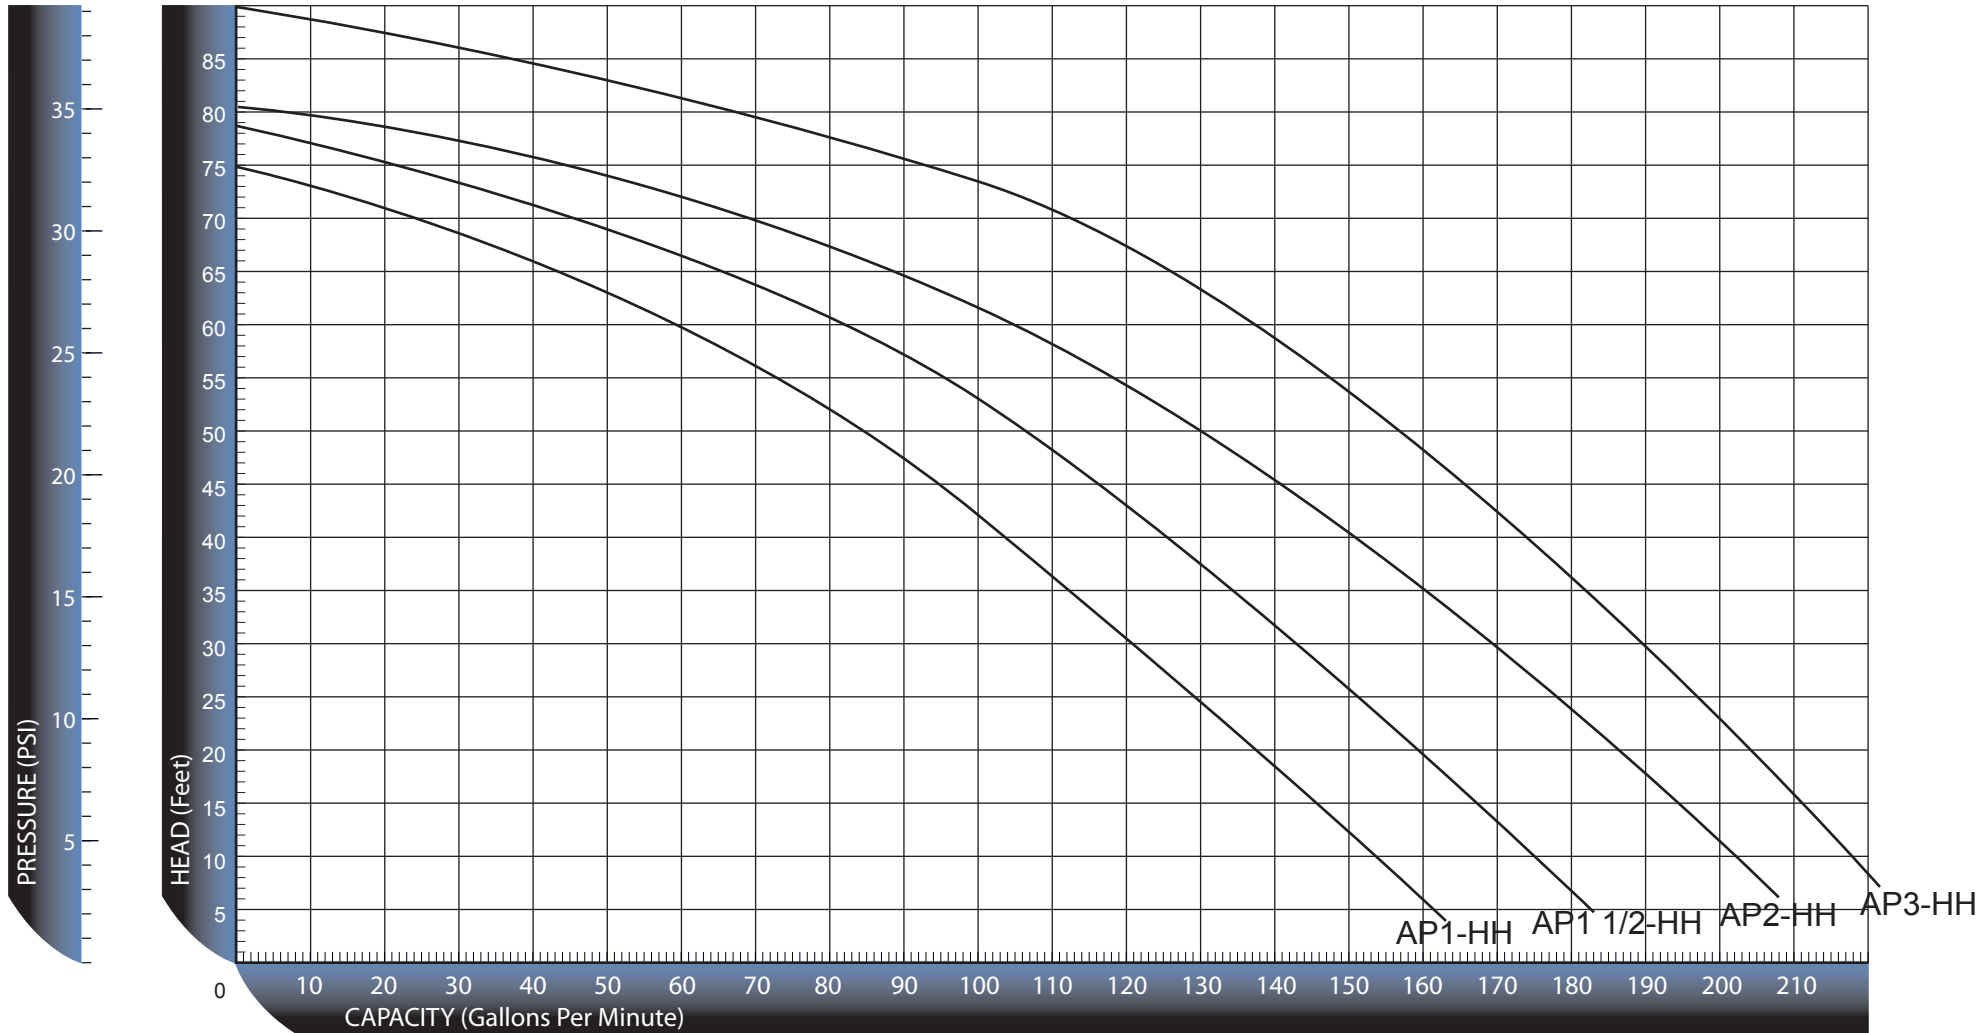

ArtesianPro High Head Curve  
Model: 1hp - 3hp, 3450 RPM  
Date: 11/19/07

For performance that's OFF THE CHARTS of ordinary pumps!

Ambient Clear Water SP GR 1.0